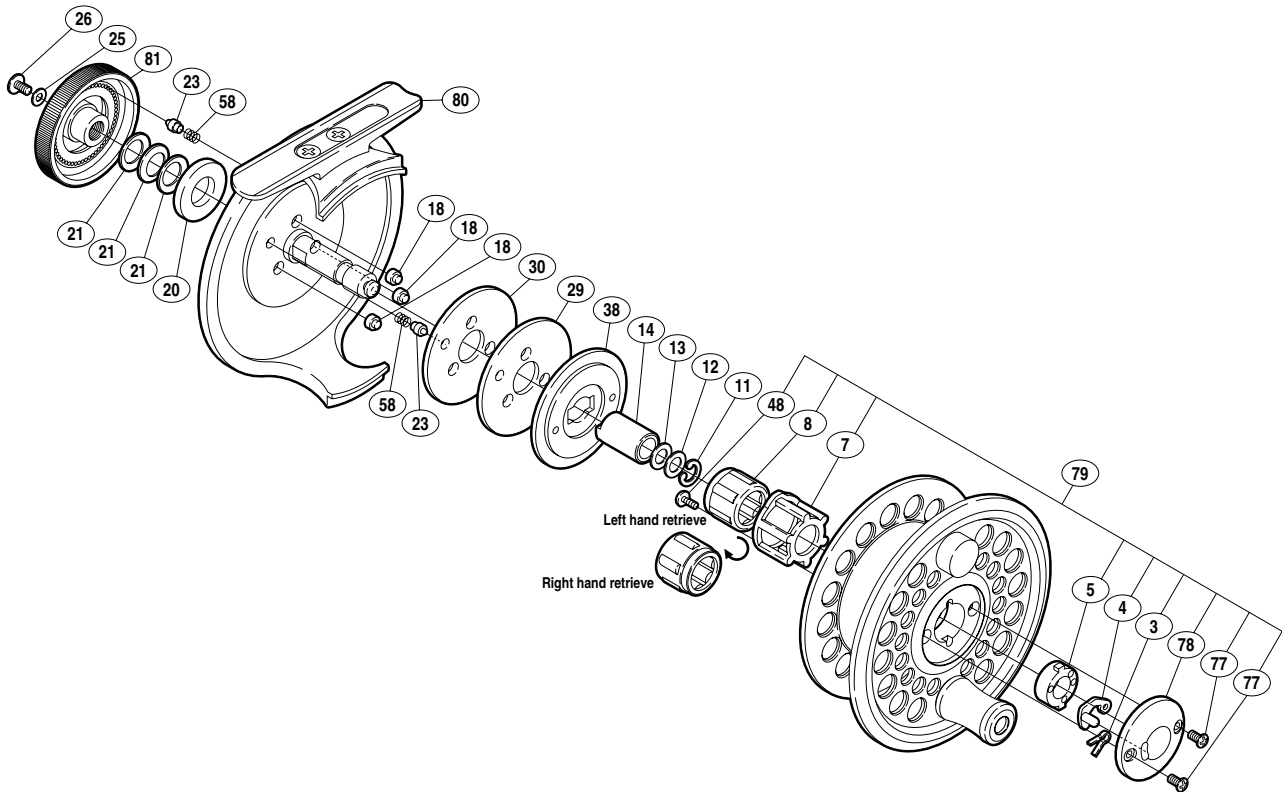

SHIMANO

BIGCRAFT XT

BC-XT34

(1R1100003G)

Part No.	Description	Part No.	Description
FLY0003	Spool Lock Spring	FLY0025	Washer
FLY0004	Spool Lock	FLY0026	Drag Knob Screw
FLY0005	Spool Bushing	FLY0029	Drag Washer
FLY0007	Roller Clutch Holder	FLY0030	Drag Washer
FLY0008	Roller Clutch	FLY0038	Drag Plate
FLY0011	C Lock	FLY0048	Screw
FLY0012	Main Shaft Washer	FLY0058	Click Spring
FLY0013	Main Shaft Washer	FLY0077	Screw
FLY0014	Roller Clutch Inner Tube	FLY0078	Spool Cover
FLY0018	Drag Press	FLY0079	Spool Set
FLY0020	Drag Spring Spacer	FLY0080	Back Plate Assembly
FLY0021	Coned Disc Spring	FLY0081	Drag Knob
FLY0023	Click Pin		